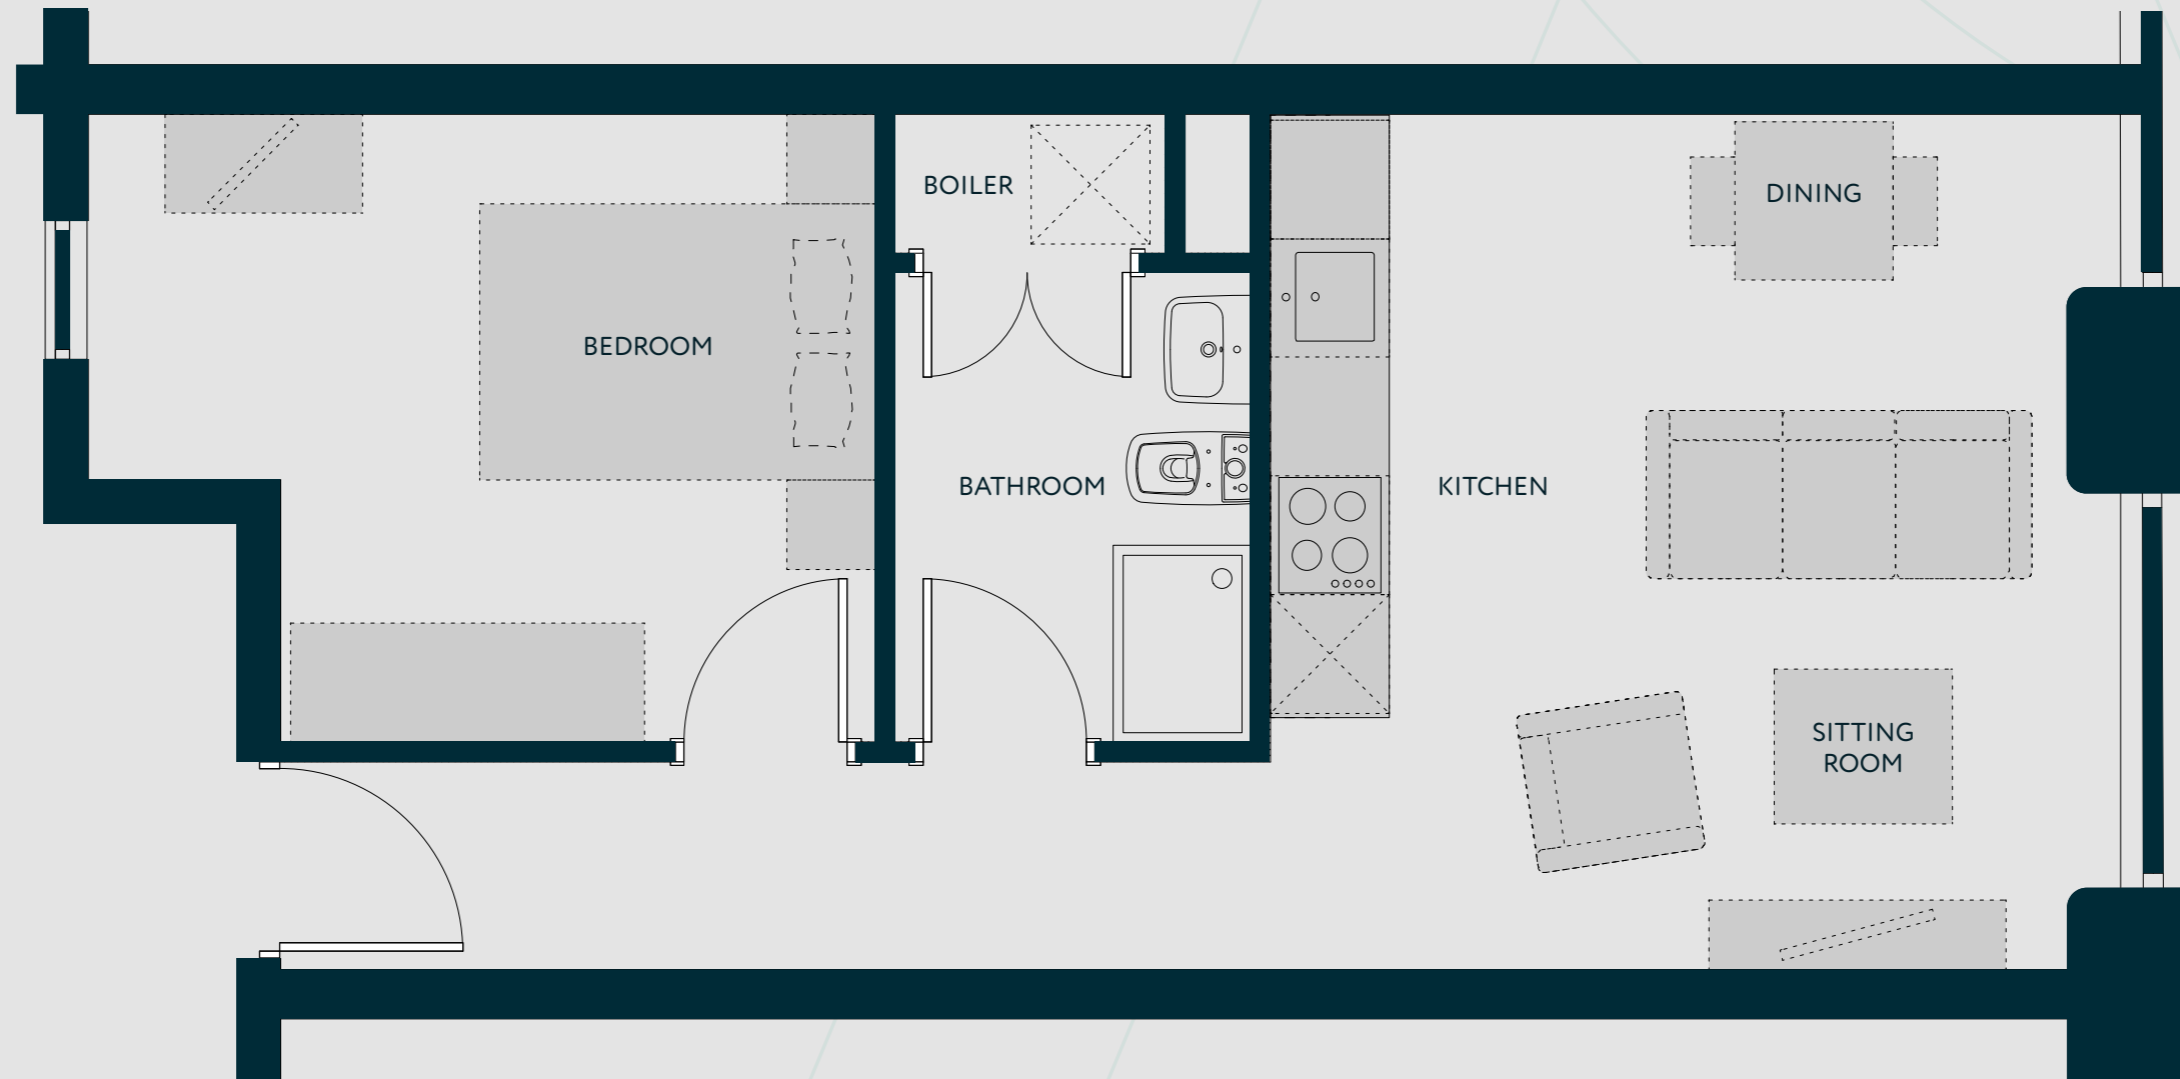

ELISABETH GARDENS, REDDISH - APARTMENT TYPE 1A

Elisabeth Gardens is a suburban community with a cosmopolitan feel, offering commanding views over the Houldsworth Golf Course. Its close proximity to Manchester city centre and nearby transport links help to ensure its position as a community poised to thrive.

Kitchen/Dining/Sitting - 4.30m x 4.32m
Bedroom - 3.98m x 3.17m
Bathroom - 1.80m x 2.38m

There are some instances where ceiling heights may vary. Please enquire for more information on this.

ELISABETH
GARDENS